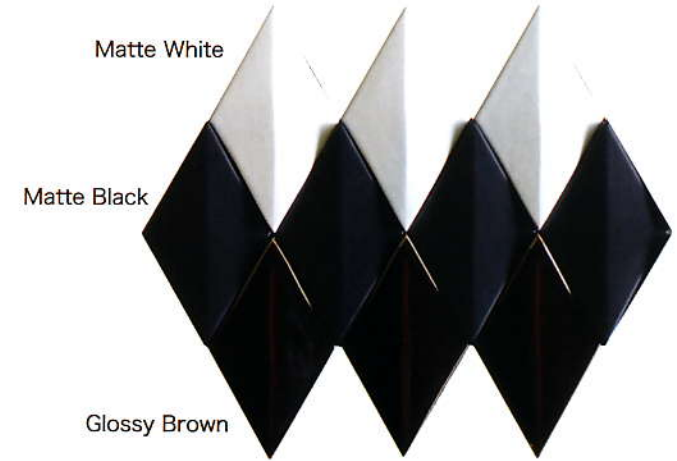

size : 5-3/4"x3-5/8"x5/8"

700H Matte White

arrangement

pattern A

pattern B

pattern C

Hishigata

Item No.	Color	Number of pieces per S/F	Number of pieces per carton	Size (Approx.) (Length x Width x Height)	Weight (lbs)
700H	Matte White Matte Black Glossy Brown	15	80	5-3/4"x3-5/8"x5/8"	0.33

Note : Hishigata is subject to wide shade variation between each piece and production run.