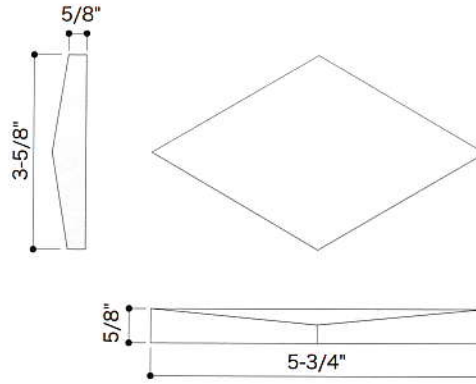

size : 5-3/4"x3-5/8"x5/8"

700H Matte White

arrangement

pattern A

pattern B

pattern C

Hishigata

Item No.	Color	Number of pieces per S/F	Number of pieces per carton	Size (Approx.) (Length x Width x Height)	Weight (lbs)
700H	Matte White Matte Black Glossy Brown	15	80	5-3/4"x3-5/8"x5/8"	0.33